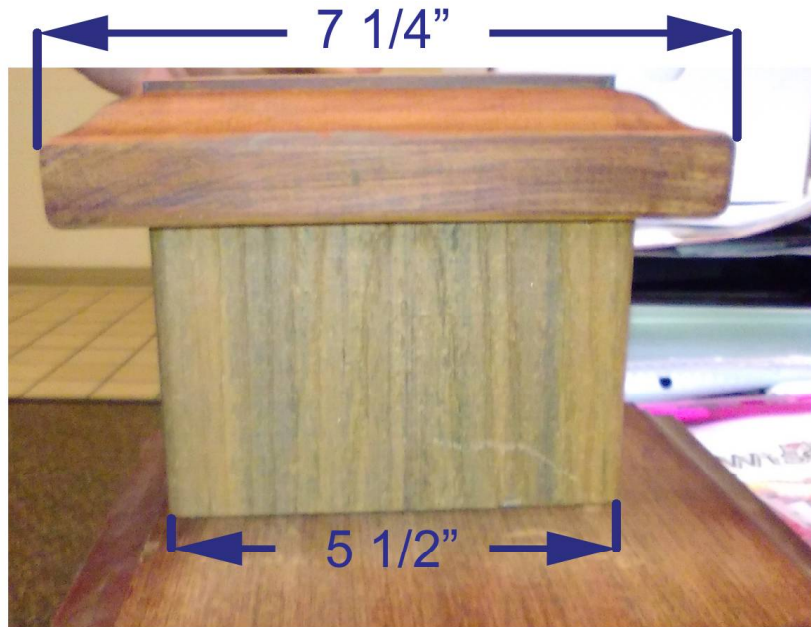

Ipe Post Caps

3 sizes to choose from

5 1/2" x 5 1/2" - 7 1/4" x 7 1/4" - 9 1/4" x 9 1/4"

Ipe Post Caps

7 1/4"
Post Cap
on 6x6
(5 1/2" net)

9 1/4"
Post Cap
on 6x6
(5 1/2" net)